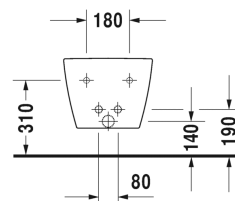

**ME by Starck Bidet wall mounted # 228815..00 / 228815..00**

| &lt; 370 mm &gt; |

Bidet wall mounted	Dimension	Weight	Order number
with overflow, with tap platform, Durafix included			
<b>Colors</b>			
00 White Alpin 32 White Satin Matt			
<b>Variant</b>			
	370 x 570 mm	21.000 kilogram	228815..00
	370 x 570 mm	21.000 kilogram	228815..00
<b>Infobox</b>			
Durafix for invisible fixation is included in delivery			
Sanitary ceramics with the special WonderGliss surface finish will remain clean and attractive-looking for a long time to come. When ordering WonderGliss please add a "1" as eleventh digit to the model number.			
<b>Accessory</b>			
Support bracket to be built in (distance 180 mm) Suitable for solid walls, for wall mounted bidet and wall mounted toilet			695200
Siphon for bidet with extended outlet pipe	1 1/4" mm	0.600 kilogram	005027
Fixing for wall mounted bidet and wall mounted toilet	Ø 12 x 180 mm	0.200 kilogram	006500

All drawings contain the necessary measurements which are subject to standard tolerances. They are stated in mm and are non-binding. Exact measurements, in particular for customised installation scenarios, can only be taken from the finished piece.