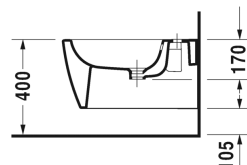

**ME by Starck Bidet wall mounted # 228815..00 / 228815..00**

| &lt; 370 mm &gt; |

Bidet wall mounted	Dimension	Weight	Order number
with overflow, with tap platform, Durafix included			
<b>Colors</b>			
00 White Alpin 32 White Satin Matt			
<b>Variant</b>			
	370 x 570 mm	21.000 kilogram	228815..00
	370 x 570 mm	21.000 kilogram	228815..00
<b>Infobox</b>			
Durafix for invisible fixation is included in delivery			
Sanitary ceramics with the special WonderGliss surface finish will remain clean and attractive-looking for a long time to come. When ordering WonderGliss please add a "1" as eleventh digit to the model number.			
<b>Accessory</b>			
Support bracket to be built in (distance 180 mm) Suitable for solid walls, for wall mounted bidet and wall mounted toilet			695200
Siphon for bidet with extended outlet pipe	1 1/4" mm	0.600 kilogram	005027
Fixing for wall mounted bidet and wall mounted toilet	Ø 12 x 180 mm	0.200 kilogram	006500

All drawings contain the necessary measurements which are subject to standard tolerances. They are stated in mm and are non-binding. Exact measurements, in particular for customised installation scenarios, can only be taken from the finished piece.