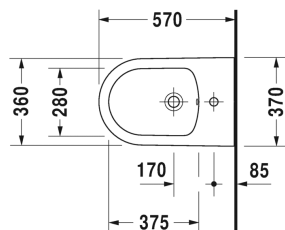

**ME by Starck Bidet wall mounted # 228815..00 / 228815..00**

| &lt; 370 mm &gt; |

Bidet wall mounted	Dimension	Weight	Order number
with overflow, with tap platform, Durafix included			
<b>Colors</b>			
00 White Alpin 32 White Satin Matt			
<b>Variant</b>			
	370 x 570 mm	21.000 kilogram	228815..00
	370 x 570 mm	21.000 kilogram	228815..00
<b>Infobox</b>			
Durafix for invisible fixation is included in delivery			
Sanitary ceramics with the special WonderGliss surface finish will remain clean and attractive-looking for a long time to come. When ordering WonderGliss please add a "1" as eleventh digit to the model number.			
<b>Accessory</b>			
Support bracket to be built in (distance 180 mm) Suitable for solid walls, for wall mounted bidet and wall mounted toilet			695200
Siphon for bidet with extended outlet pipe	1 1/4" mm	0.600 kilogram	005027
Fixing for wall mounted bidet and wall mounted toilet	Ø 12 x 180 mm	0.200 kilogram	006500

All drawings contain the necessary measurements which are subject to standard tolerances. They are stated in mm and are non-binding. Exact measurements, in particular for customised installation scenarios, can only be taken from the finished piece.